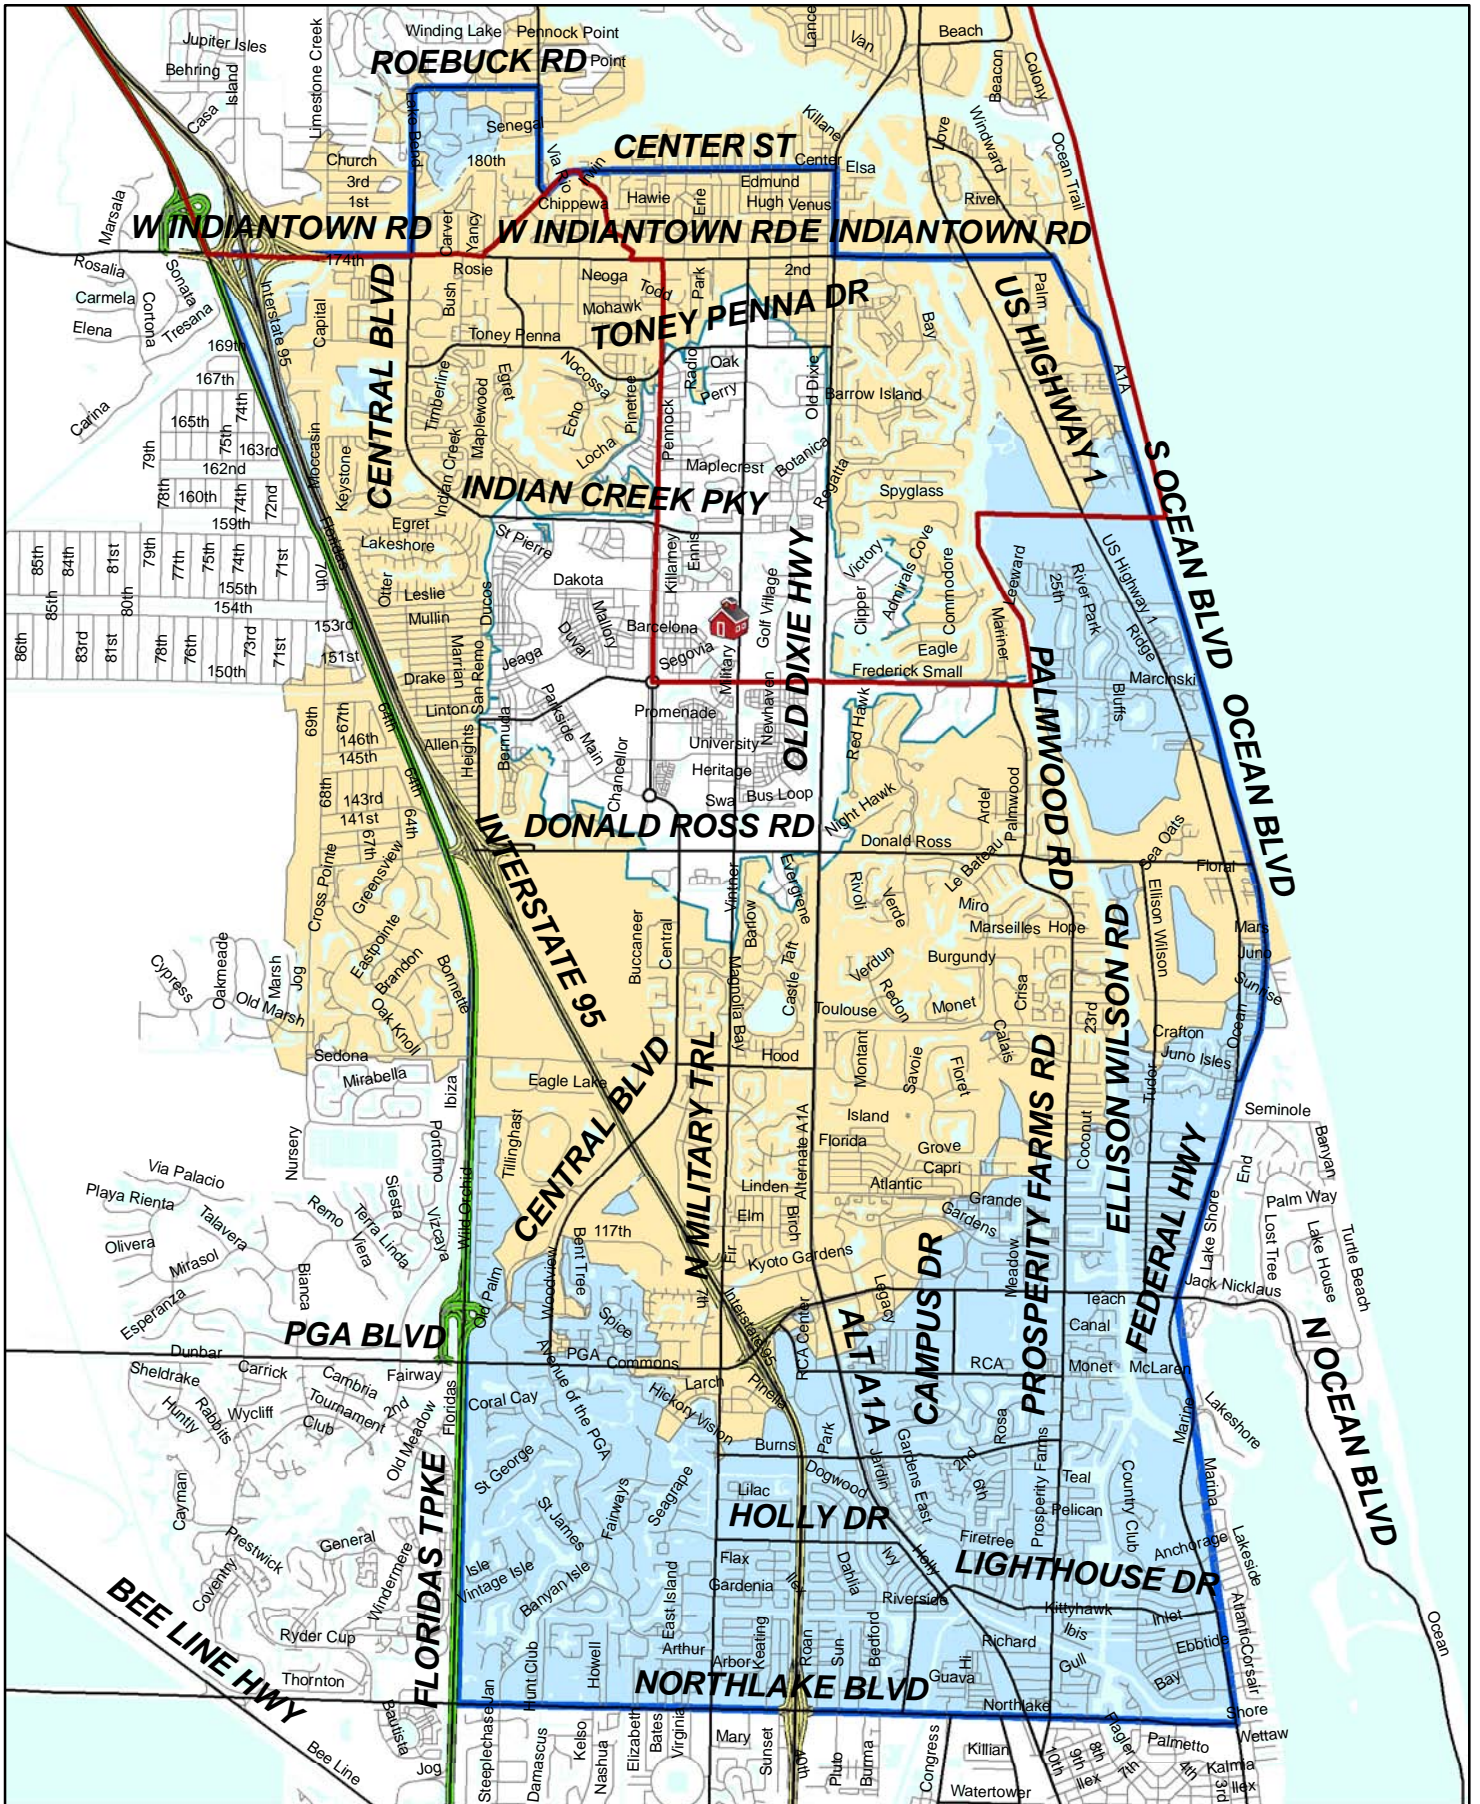

Choice Transportation Zone Jupiter Middle

Jupiter Middle

Attendance Boundary

Jupiter 2 mile

Jupiter 5 mile

Choice Transportation Zone

10/03/2013 - EOS, CTZ_Jupiter_Middle.mxd