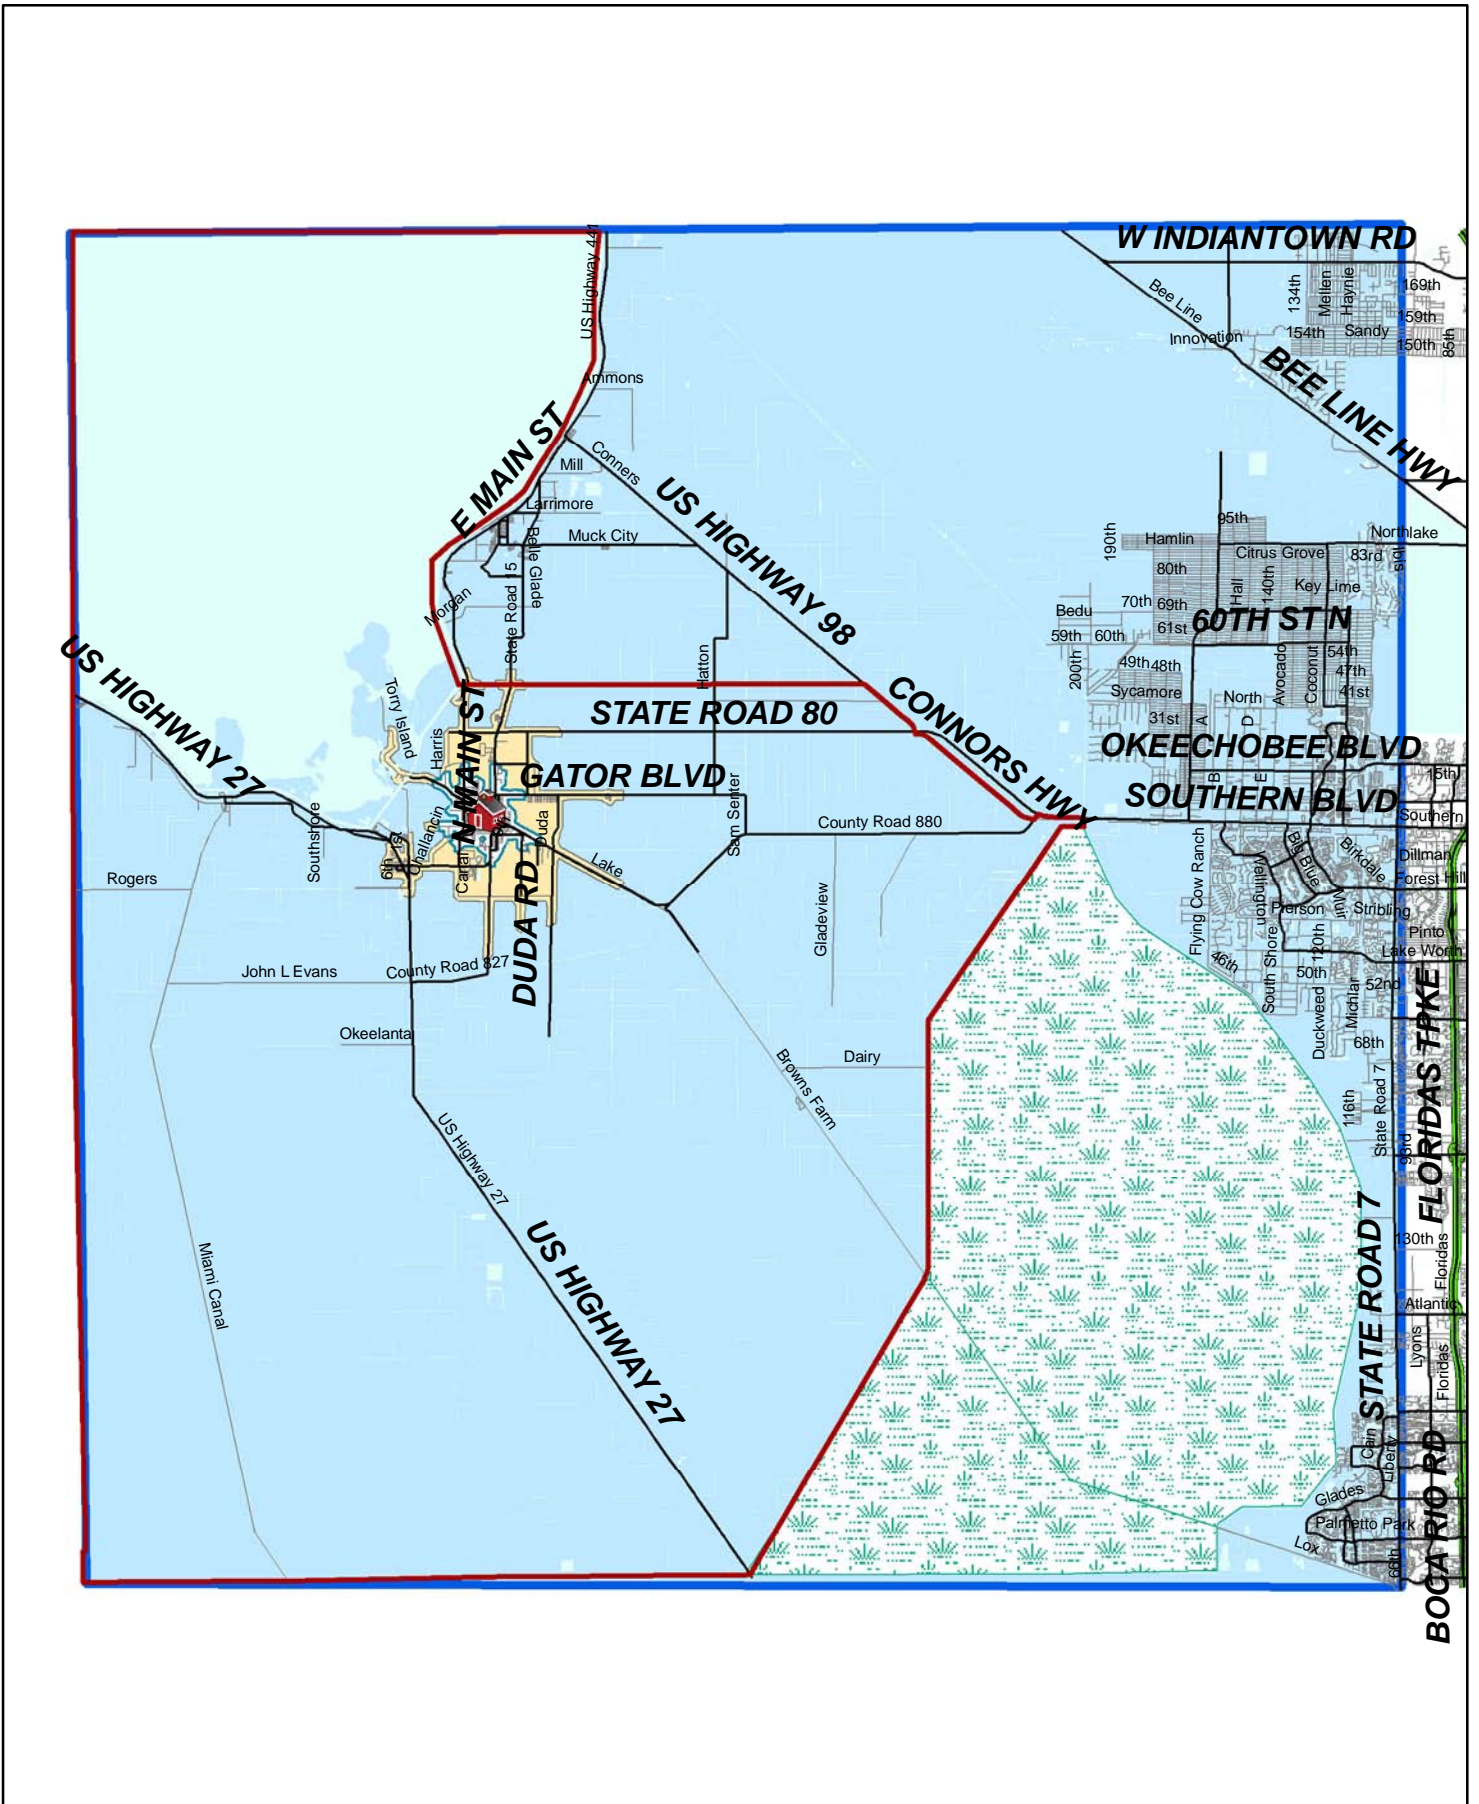

Choice Transportation Zone Lake Shore Middle

Lake Shore Middle

Attendance Boundary

Lake Shore 2 mile

Lake Shore 5 mile

Choice Transportation Zone

7/10/2013 - EOS, NCT_Lake_Shore_Middle.mxd