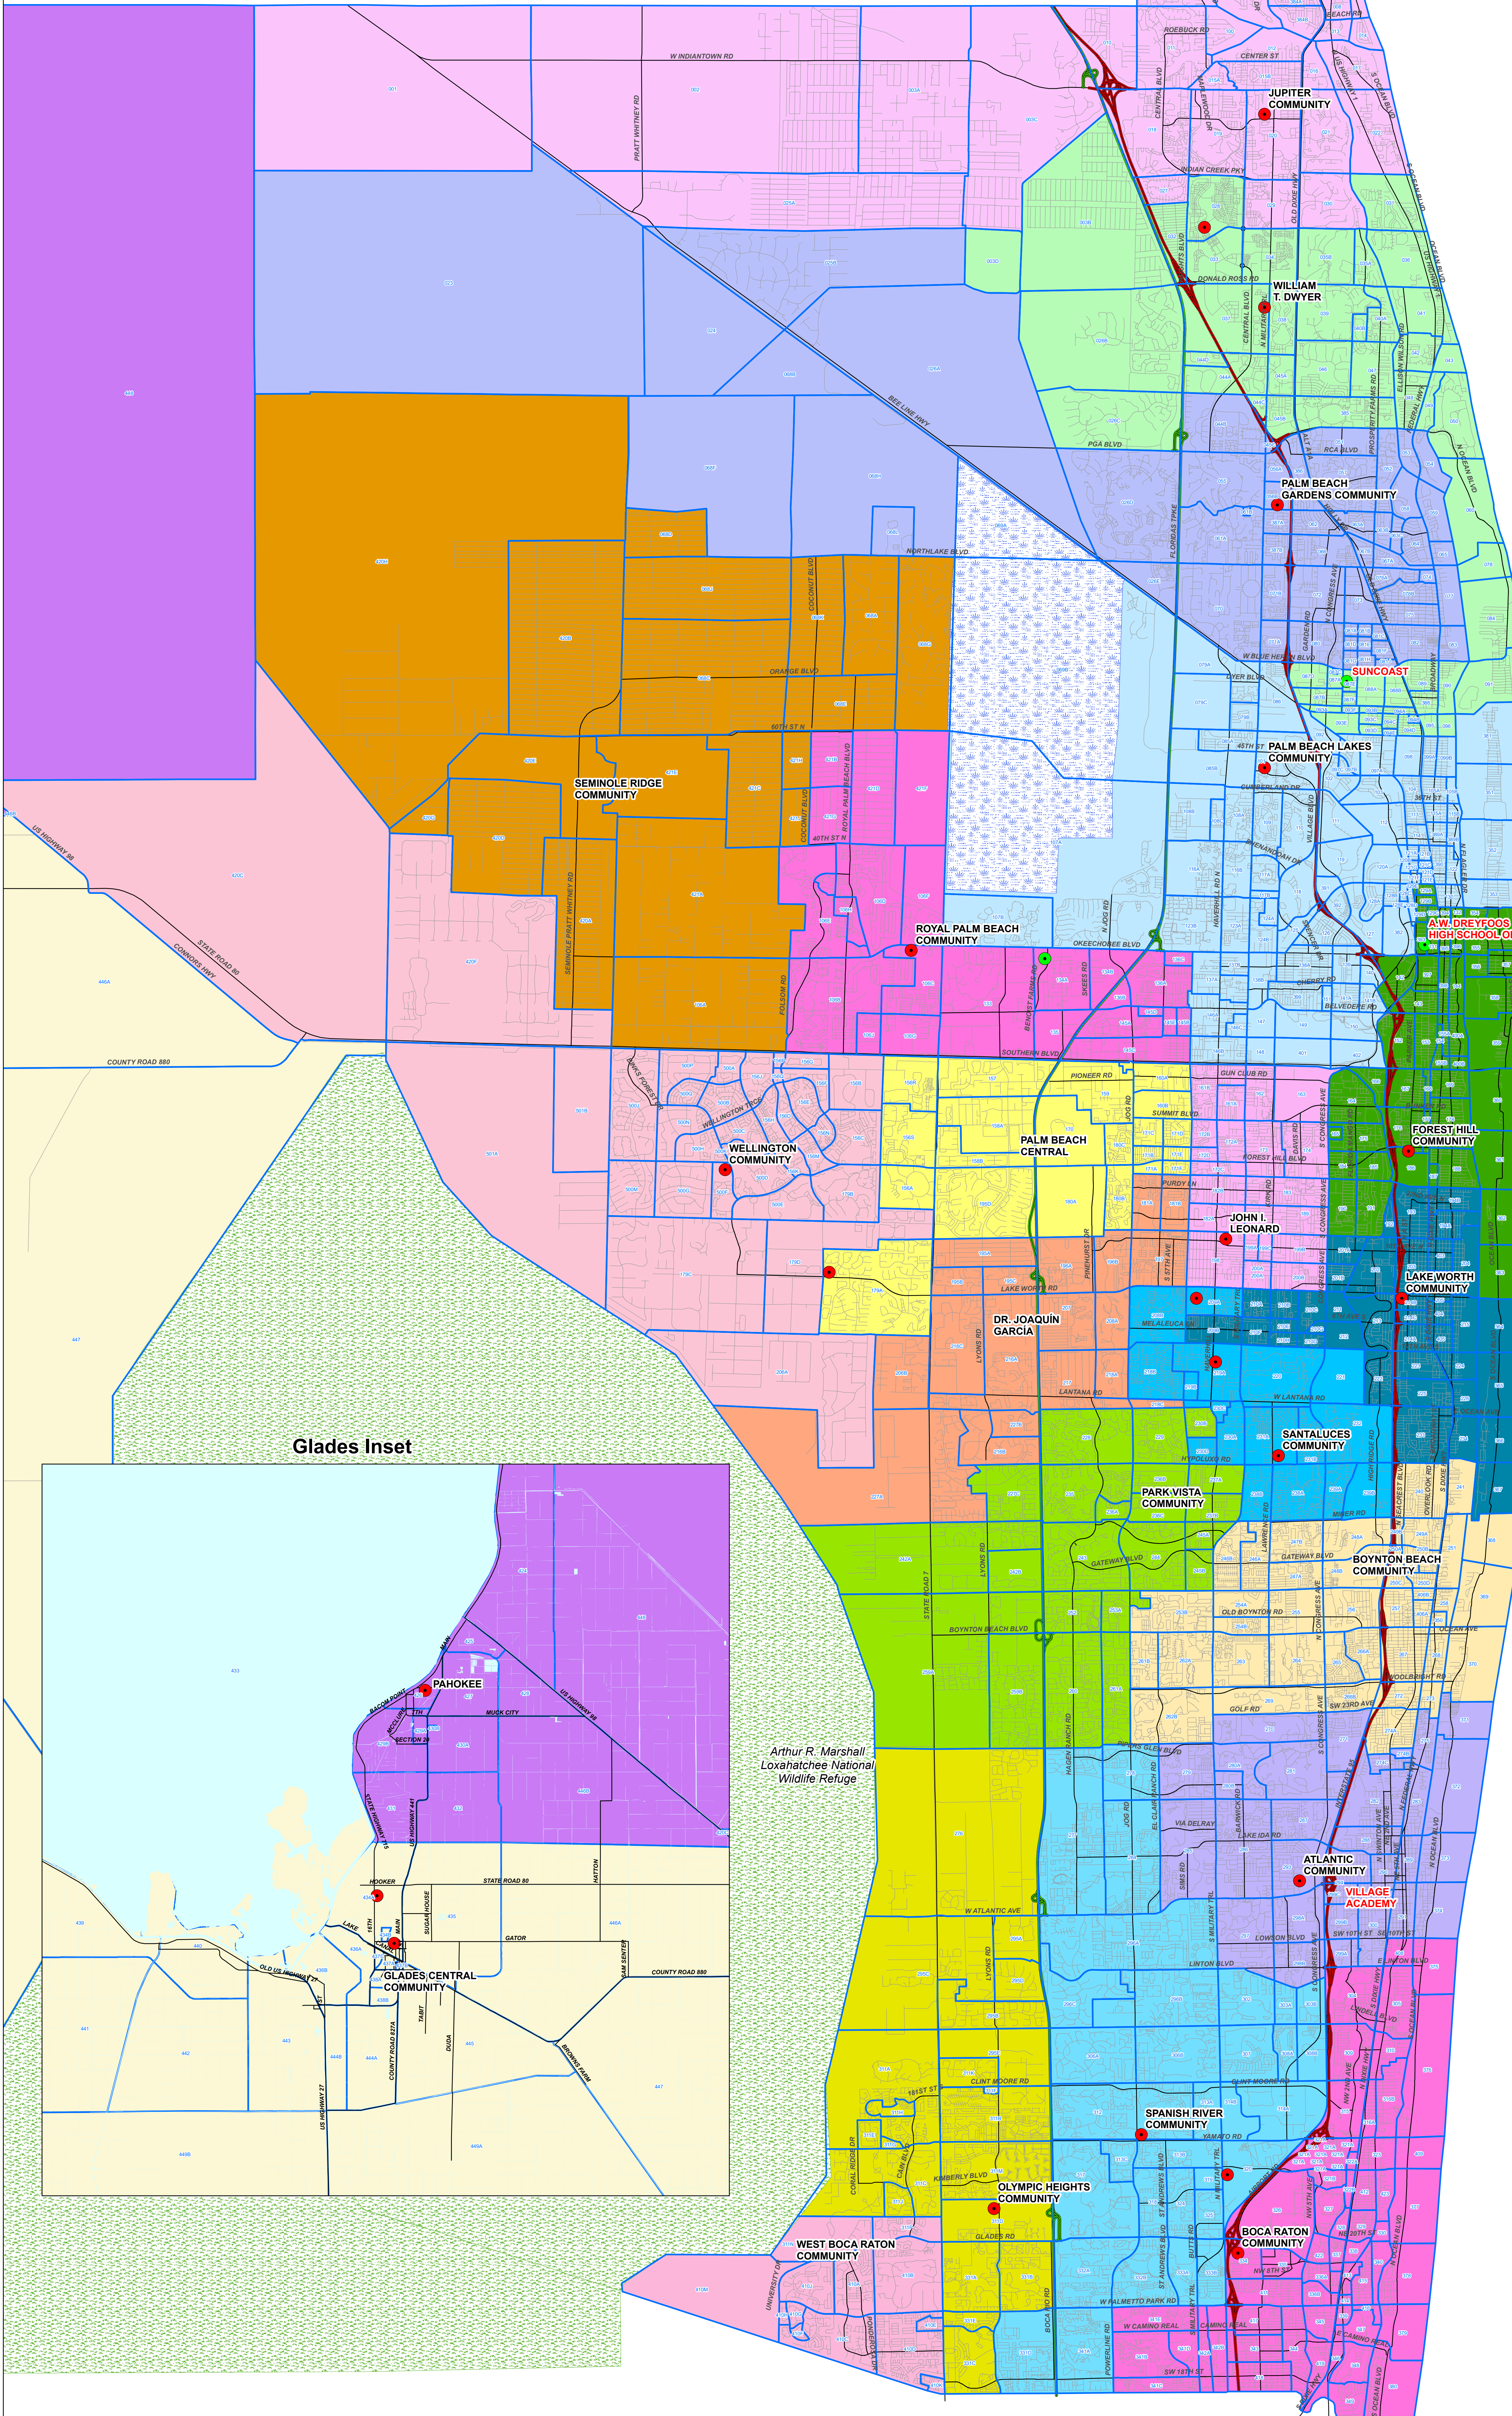

High School Attendance Boundaries SY2024-25

Legend

- Schools Without Boundaries
- High Schools
- SACs
- Florida's Turnpike
- Interstate 95
- Major Roadways
- Secondary Roads
- Water Catchment Area
- Loxahatchee Refuge
- 2023-24_HighAttendance selection

High Attendance Boundaries

- ATLANTIC
- BOCA RATON
- BOYNTON BEACH
- DR. JOAQUÍN GARCÍA
- FOREST HILL
- GLADES CENTRAL
- JOHN I LEONARD
- JUPITER
- LAKE WORTH
- OLYMPIC HEIGHTS
- PAHOKEE
- PALM BEACH CENTRAL
- PALM BEACH GARDENS
- PALM BEACH LAKES
- PARK VISTA
- ROYAL PALM BEACH
- SANTALUCES
- SEMINOLE RIDGE
- SPANISH RIVER
- WELLINGTON
- WEST BOCA RATON
- WILLIAM T DWYER