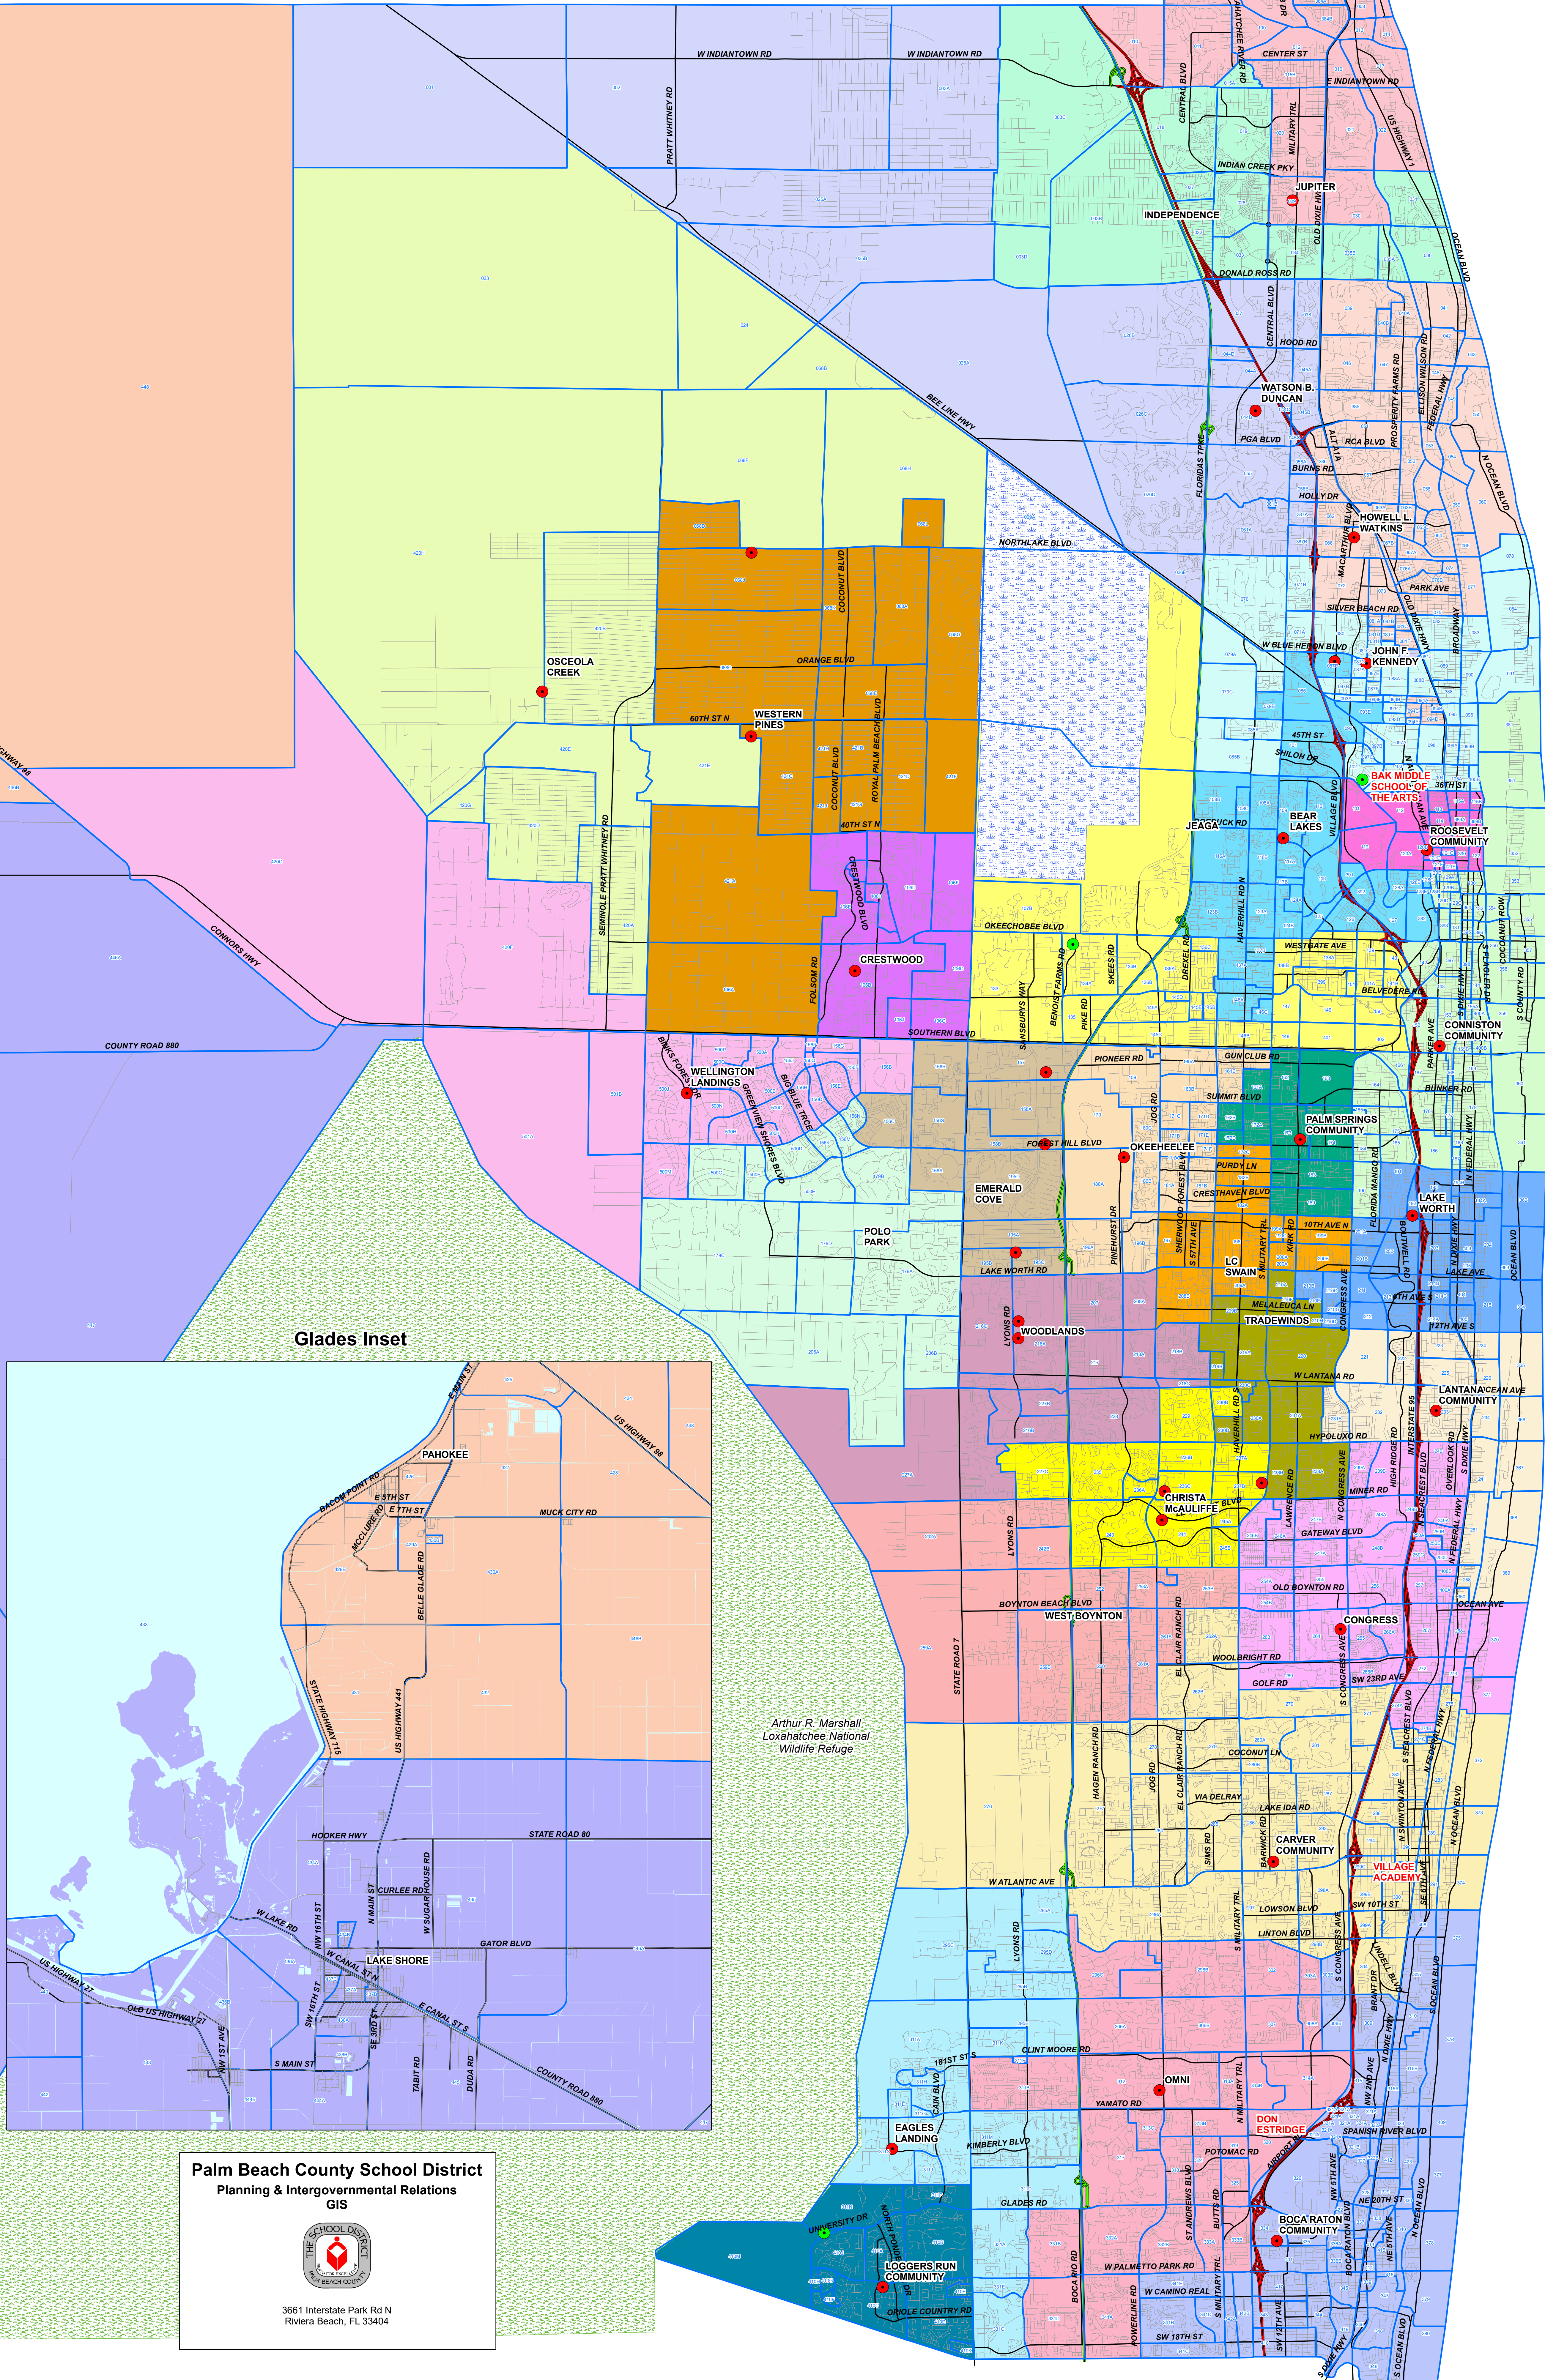

# Middle School Attendance Boundaries SY2024-25

## Legend

- Middle Schools
- Schools Without Boundaries
- SACs
- Florida's Turnpike
- Interstate 95
- Major Roadways
- Secondary Roads
- Water Catchment Area
- Loxahatchee Refuge

## Middle Attendance Boundaries

- BEAR LAKES
- BOCA RATON
- CARVER
- CHRISTA MCAULIFFE
- CONGRESS
- CONNISTON
- CRESTWOOD
- EAGLES LANDING
- EMERALD COVE
- HL WATKINS
- INDEPENDENCE
- JEAGA
- JOHN F KENNEDY
- JUPITER
- LAKE SHORE
- LAKE WORTH
- LANTANA
- LC SWAIN
- LOGGERS RUN
- OKEEHEELEE
- OMNI
- OSCEOLA CREEK
- PAHOKEE
- PALM SPRINGS
- POLO PARK
- ROOSEVELT
- TRADEWINDS
- WATSON B DUNCAN
- WELLINGTON LANDINGS
- WEST BOYNTON
- WESTERN PINES
- WOODLANDS