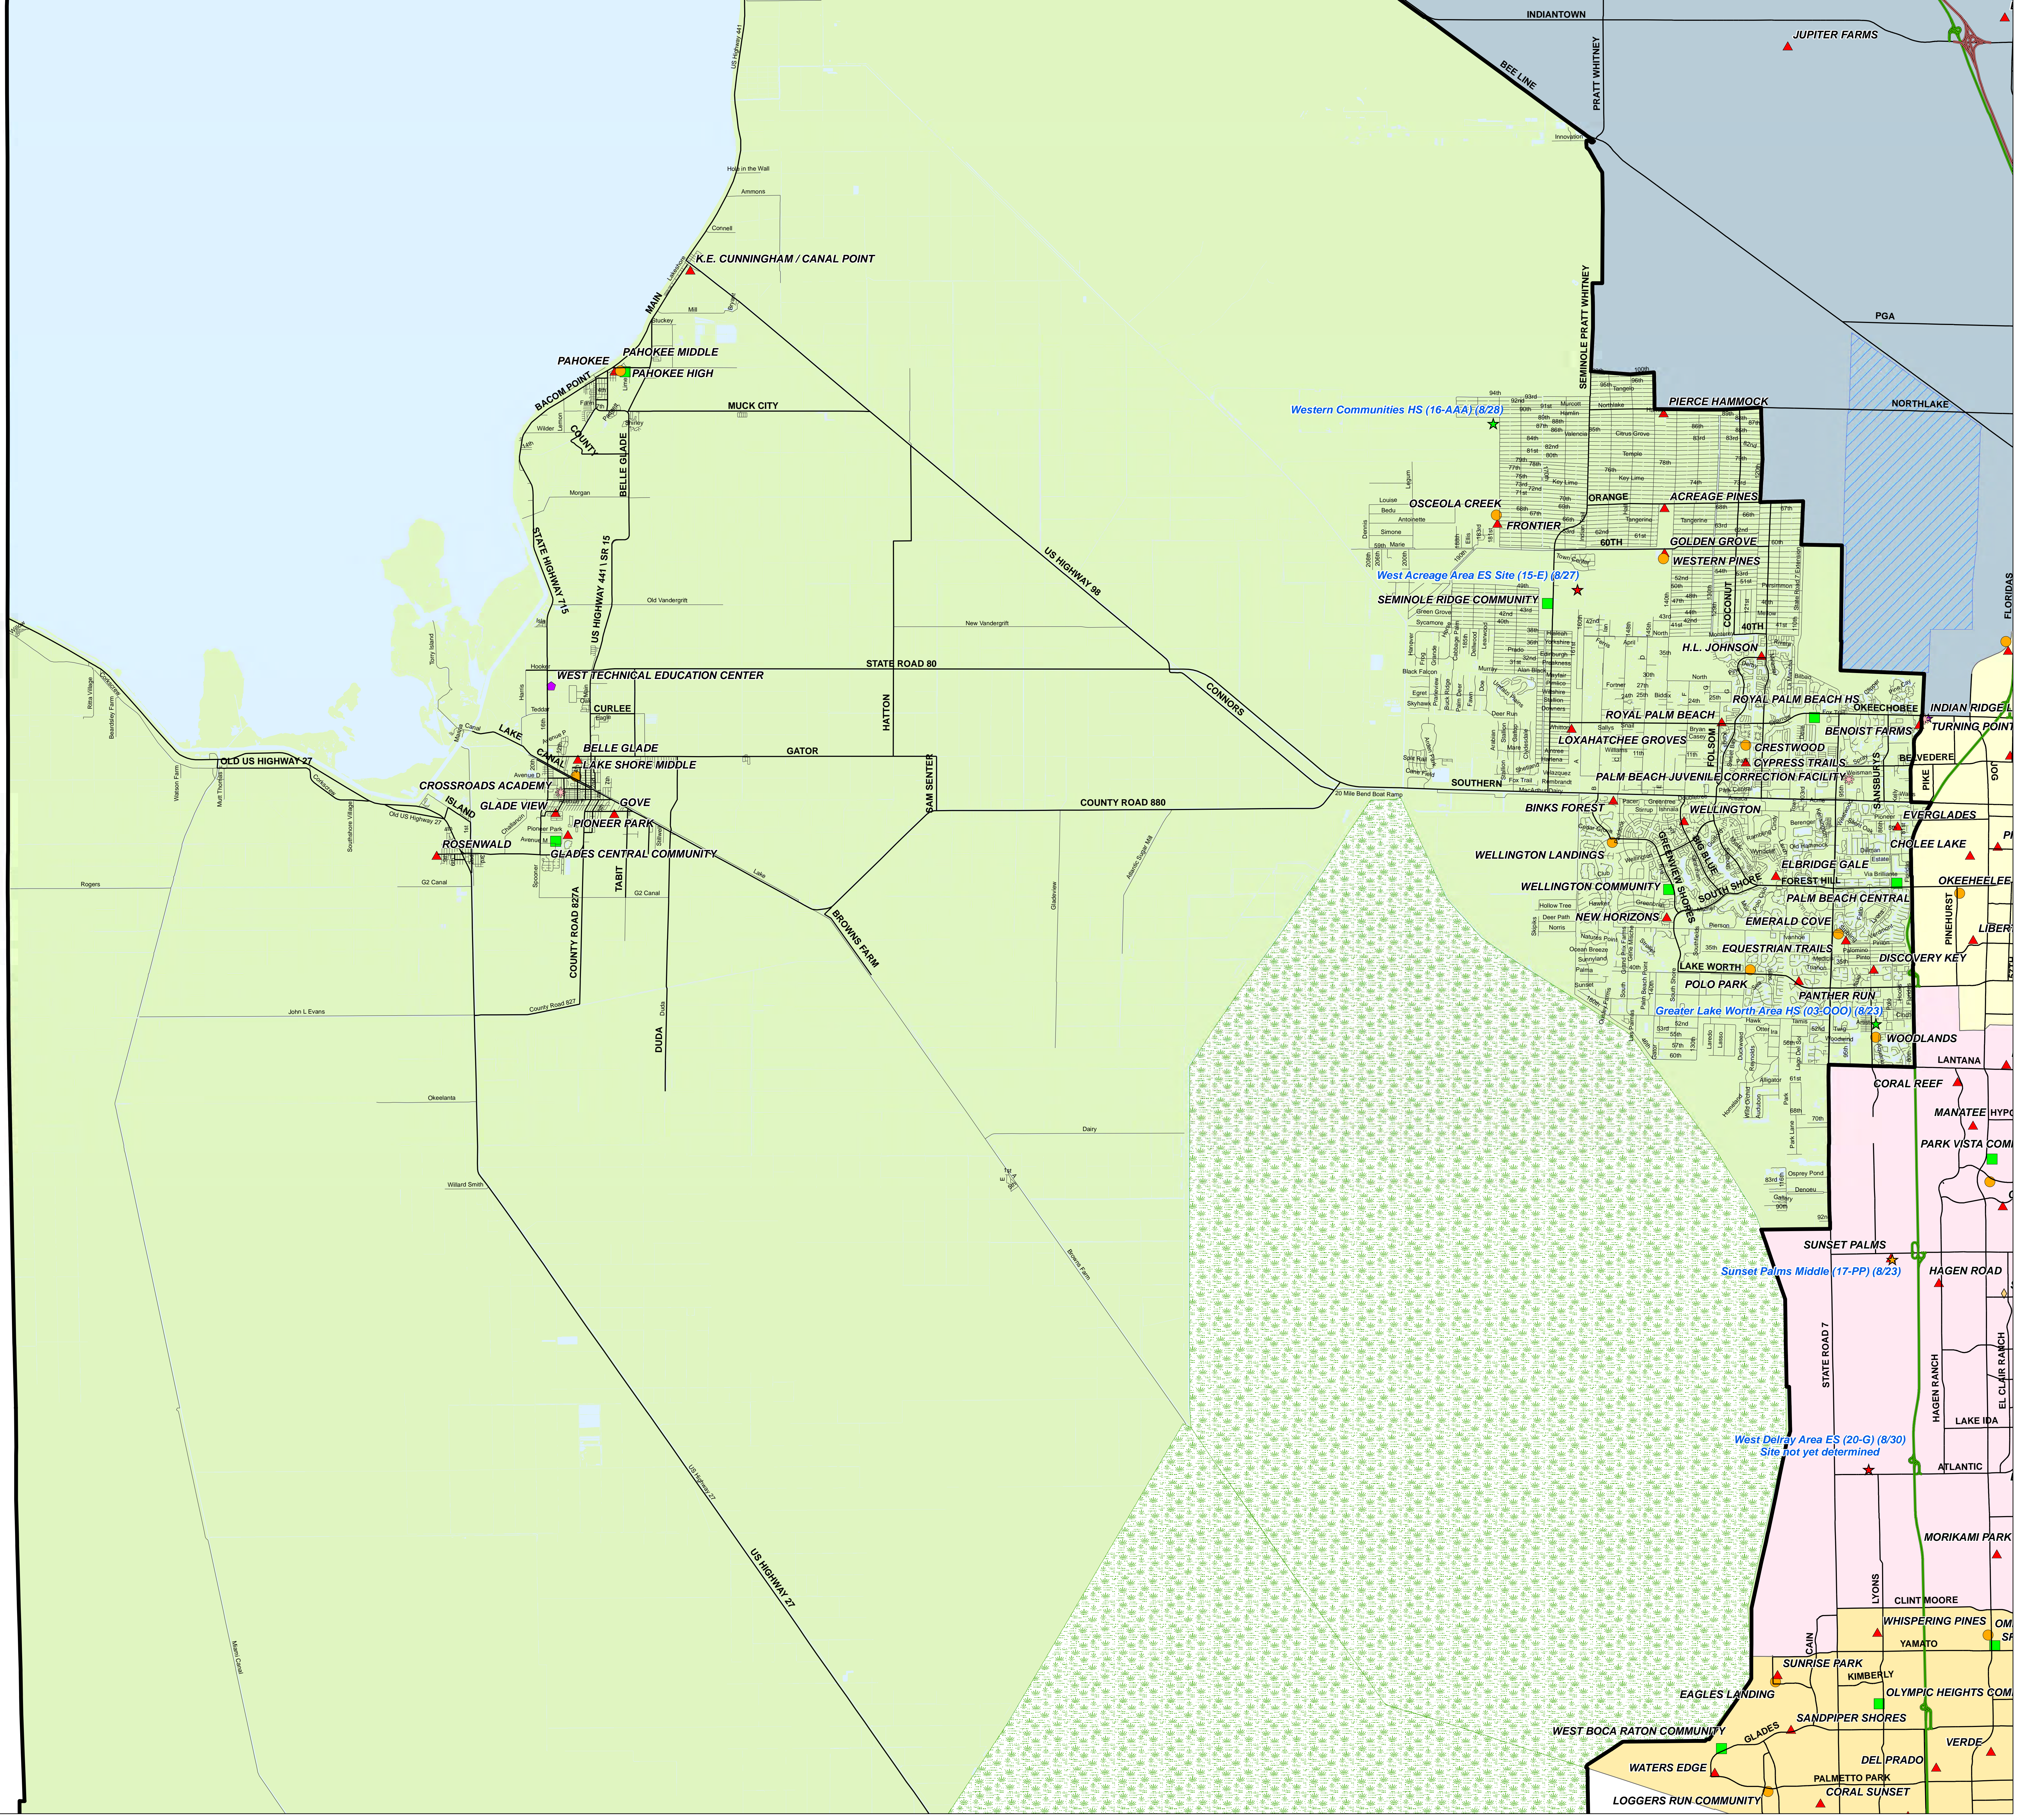

2024 School Board District 6

1. **Highways**
2. Florida's Turnpike
   - Interstate 95
   - Major Roads
   - Secondary Roadways

1. **New Schools**
2. Elementary
   - Middle
   - High

1. **Schools**
2. Technical
   - Adult & Community
   - Alternative
   - Charter
   - ESE
   - Elementary
   - Middle
   - High

- Canals and Lakes
- Loxahatchee Refuge
- Catchment Area
- School Board District 6

1. **2024 School Board Districts**
2. District 1 - Matthew Jay Lane, Esq.
   - District 2 - Virginia Savietto
   - District 3 - Karen Brill
   - District 4 - Erica Whitfield
   - District 5 - Gloria Branch
   - District 6 - Marcia Andrews
   - District 7 - Edwin Ferguson, Esq.

District 6

Palm Beach County School District
Planning & Intergovernmental Relations - GIS

3661 Interstate Park Rd N
Riviera Beach, FL 33404

Western Communities HS (16-AAA) (8/28)

West Acreage Area ES Site (15-E) (8/27)

Greater Lake Worth Area HS (03-000) (8/23)

Sunset Palms Middle (17-PP) (8/23)