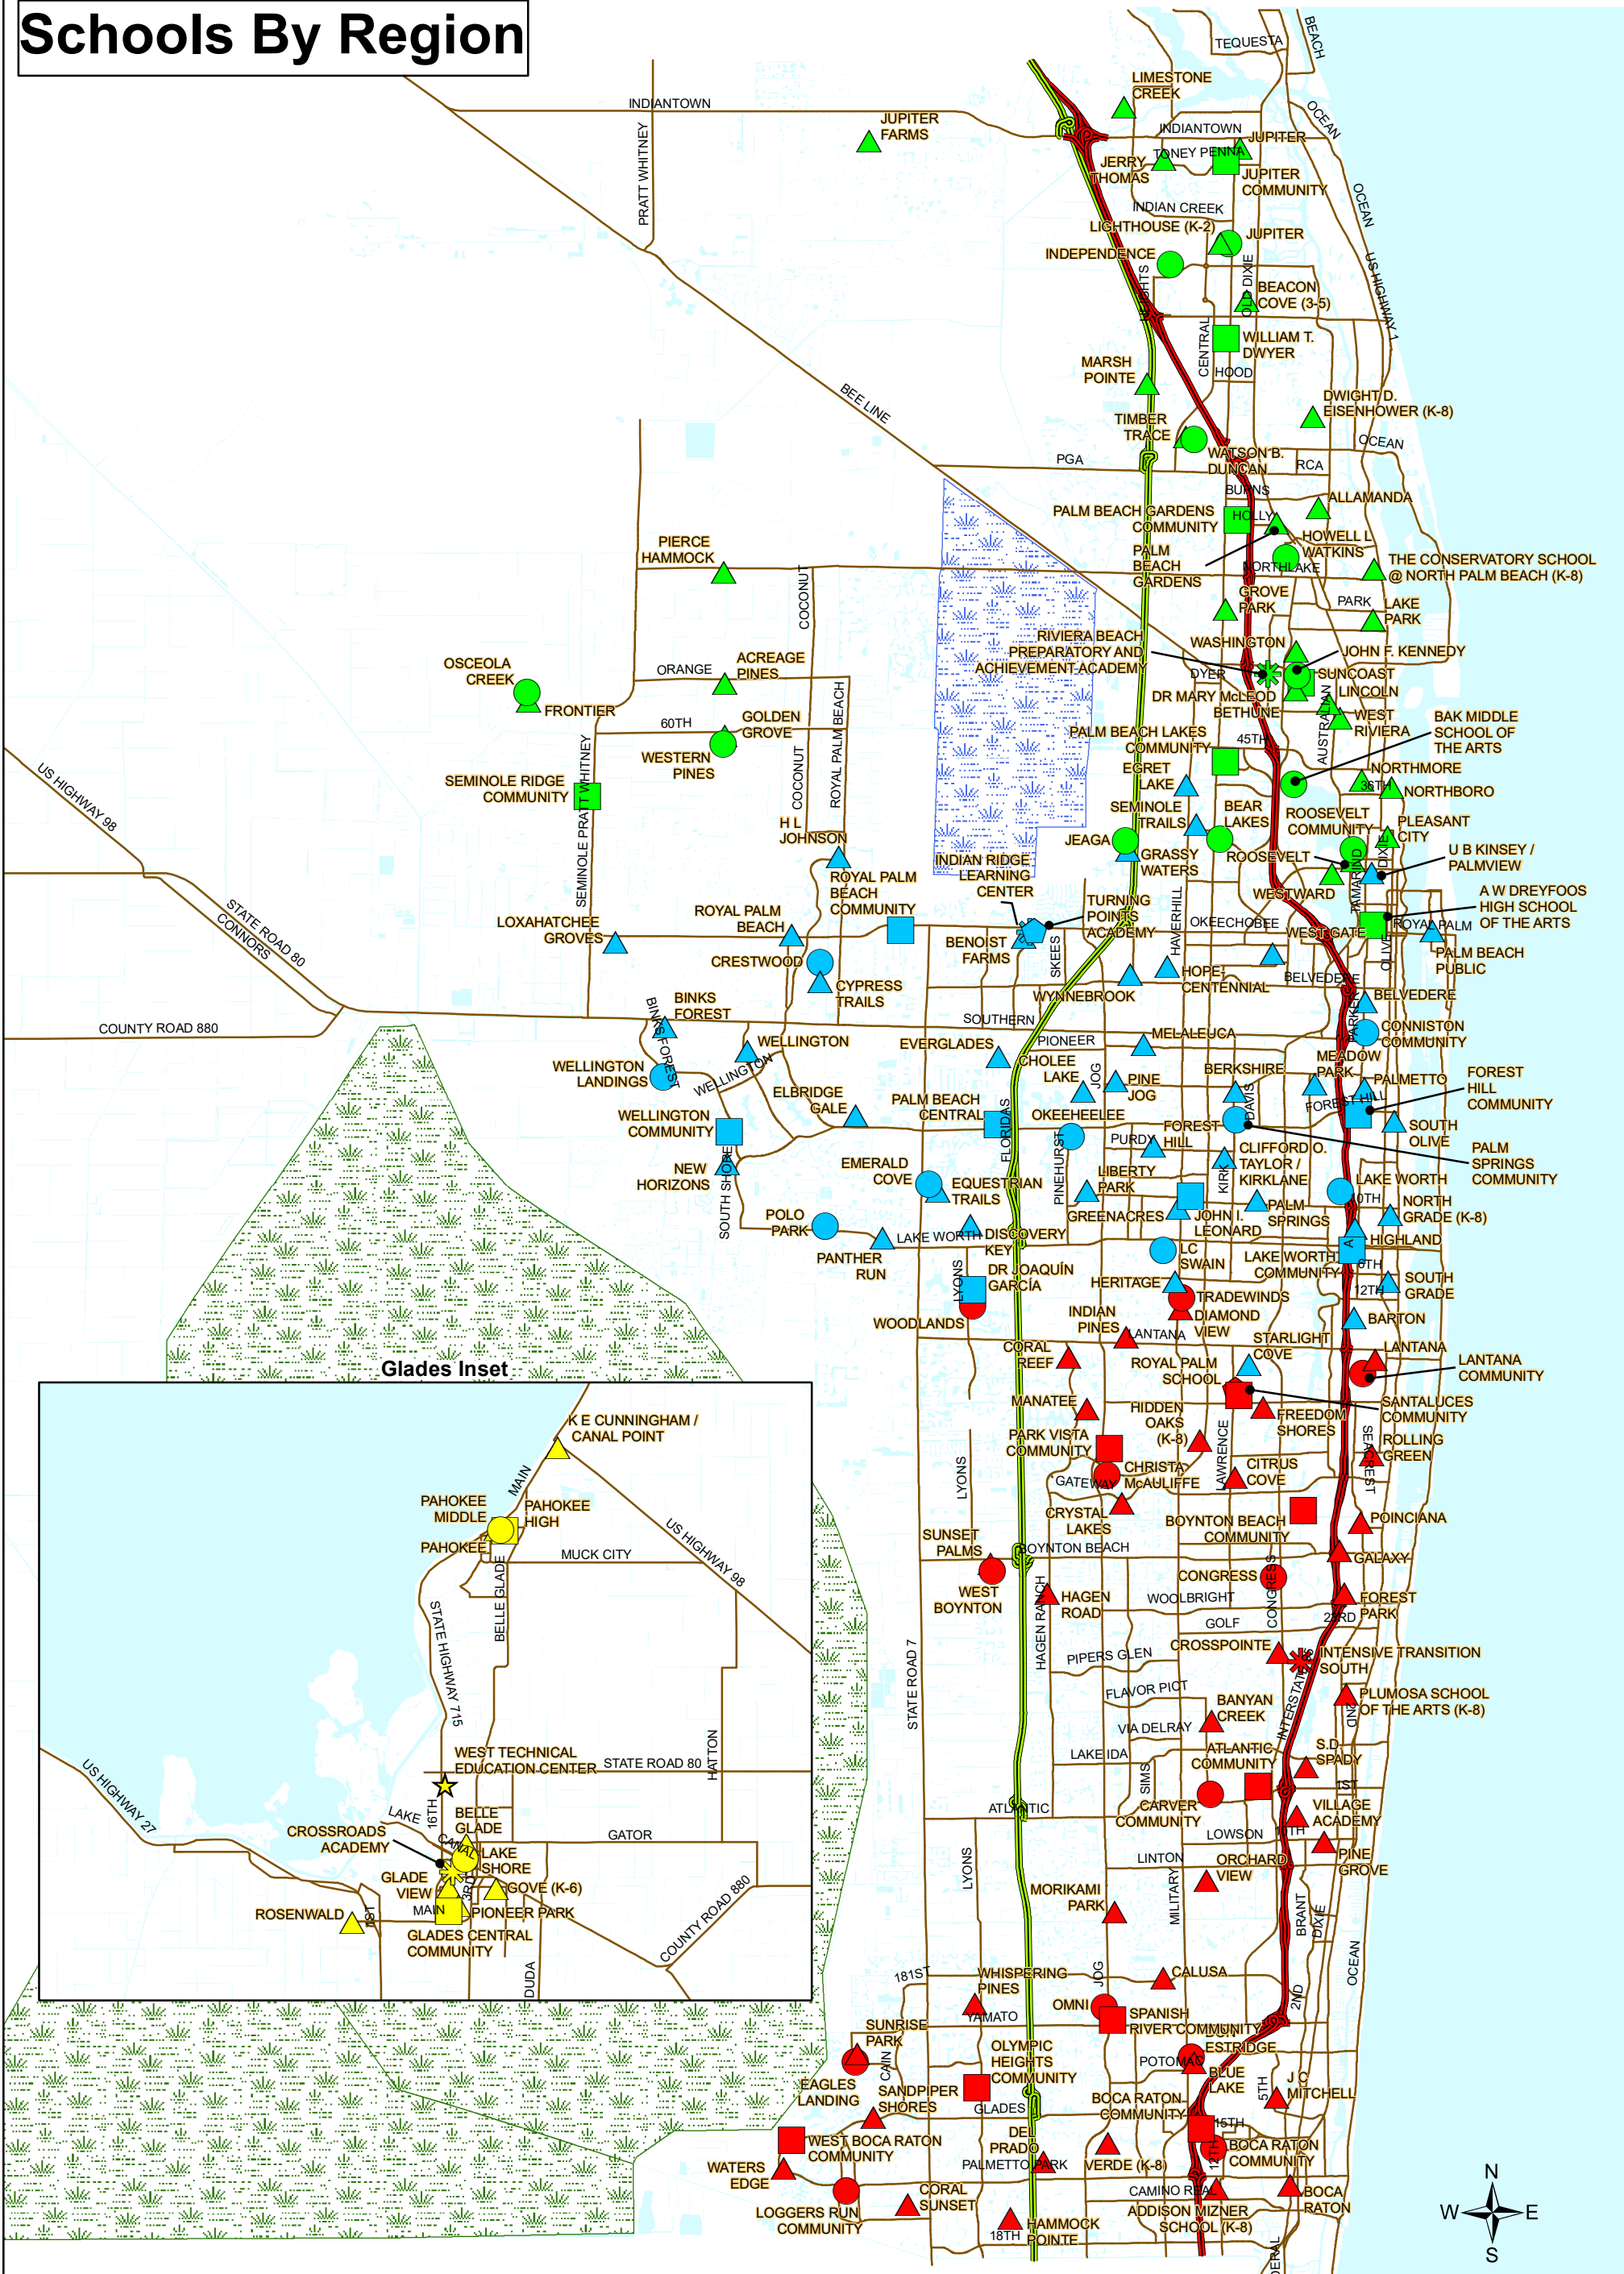

Schools By Region

8/28/2024 - S. Gilles
RegionalSchools2024-25.mxd

North Region

- ▲ Elementary
- Middle
- High
- ★ Alternative

Central Region

- ▲ Elementary
- Middle
- High
- ⬠ ESE
- ★ Alternative

South Region

- ▲ Elementary
- Middle
- High
- ⬠ ESE
- ★ Alternative

Glades Region

- ▲ Elementary
- Middle
- High
- ★ Alternative
- ★ Technical

- Florida's Turnpike
- Interstate 95
- Major Roadways
- Water Catchment Area
- Loxahatchee Refuge
- Waterways

Palm Beach County School District Planning & Intergovernmental Relations - GIS

3661 Interstate Park Rd N
Riviera Beach, FL 33404