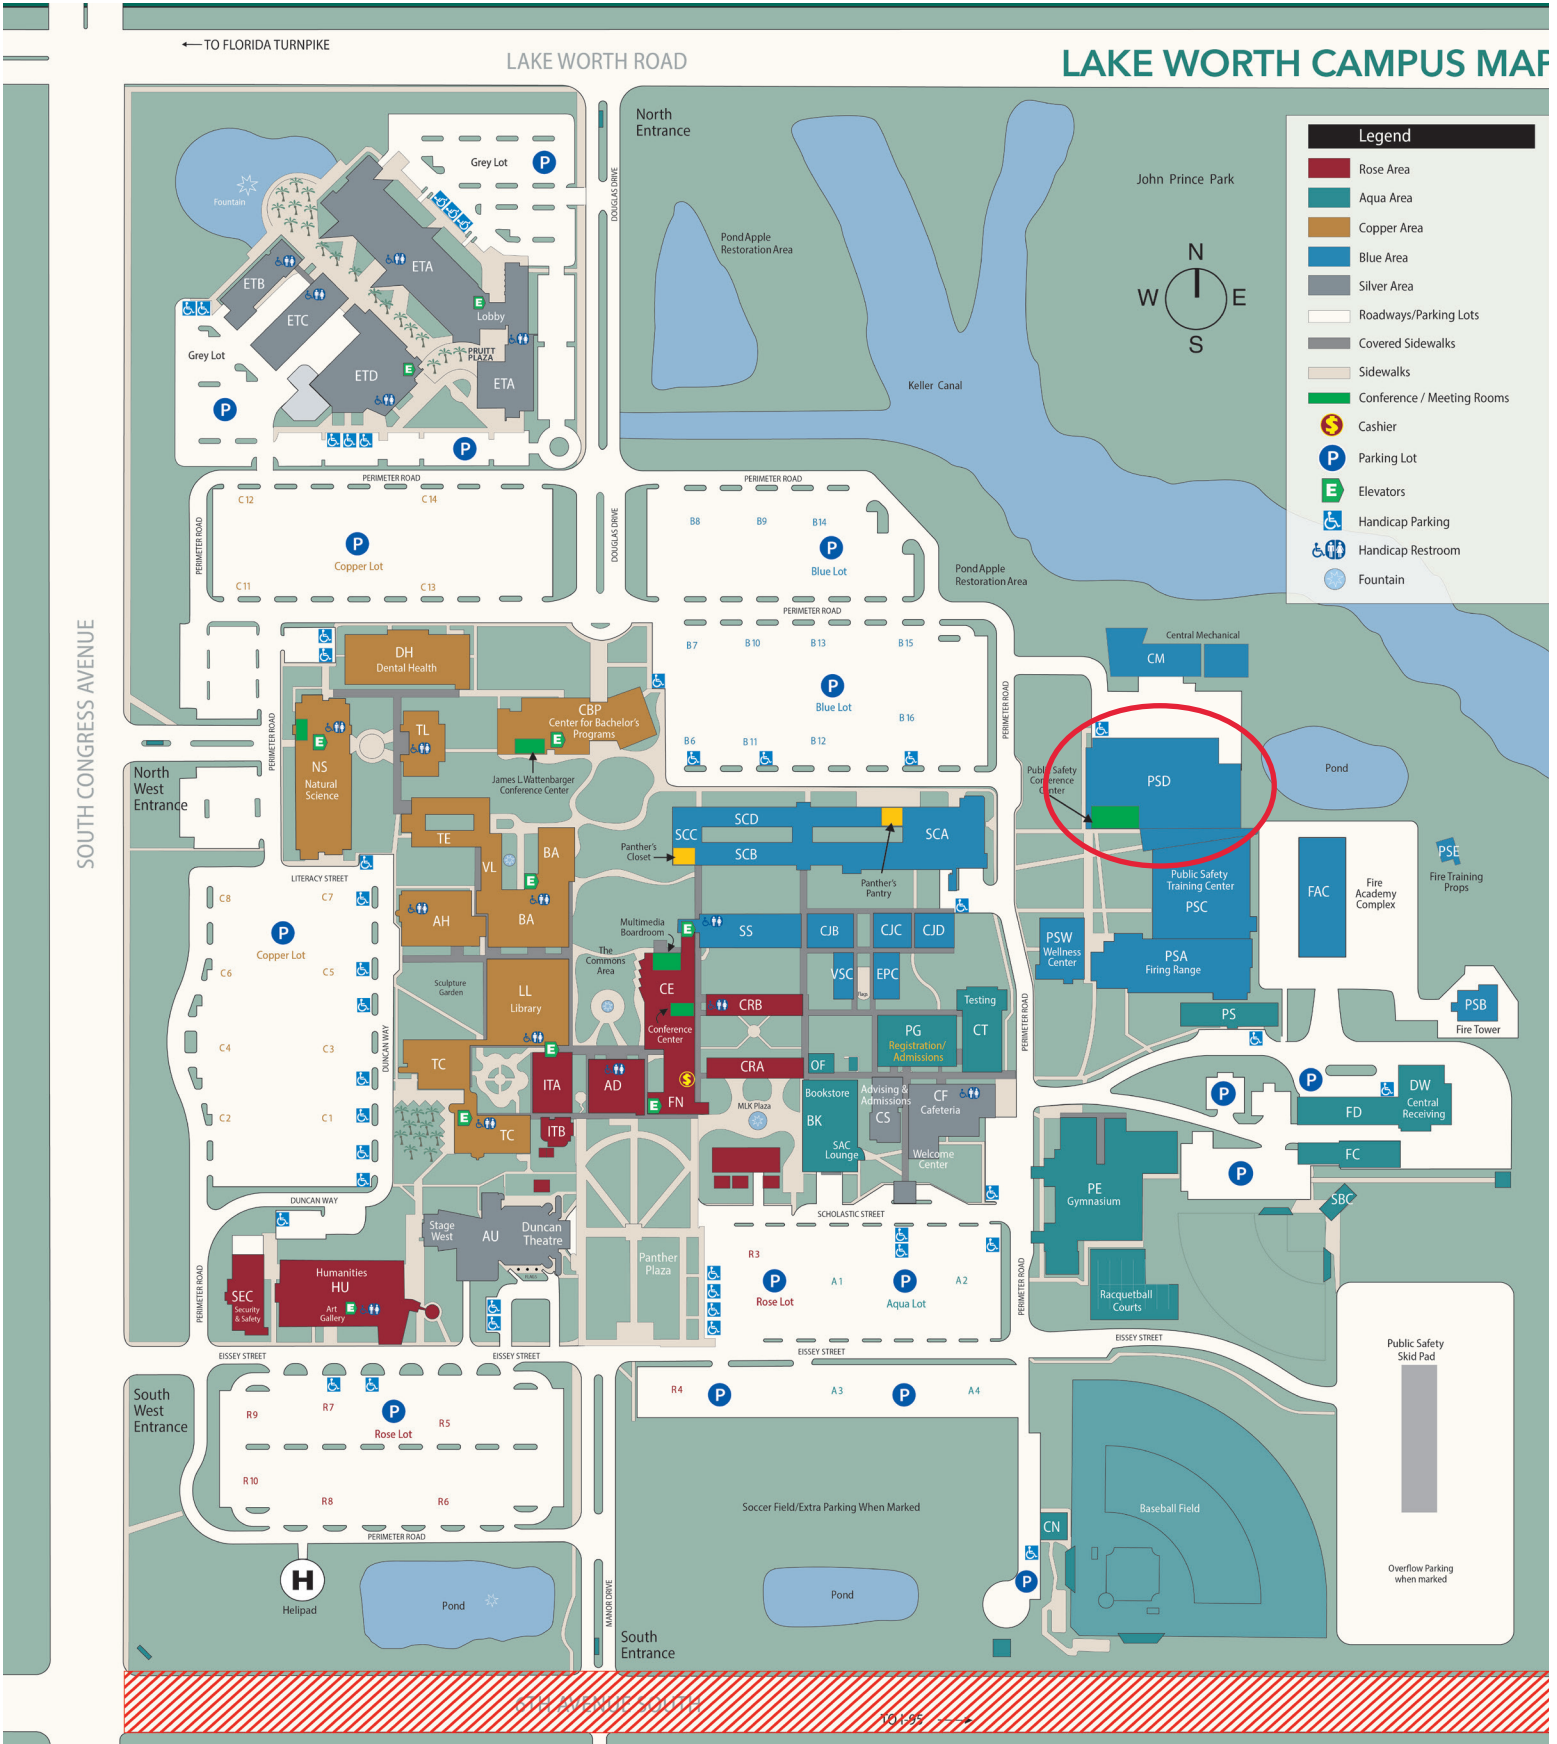

PALM BEACH STATE COLLEGE AT LAKE WORTH

4200 Congress Avenue, Lake Worth, FL 33461-4796

561-868-3000