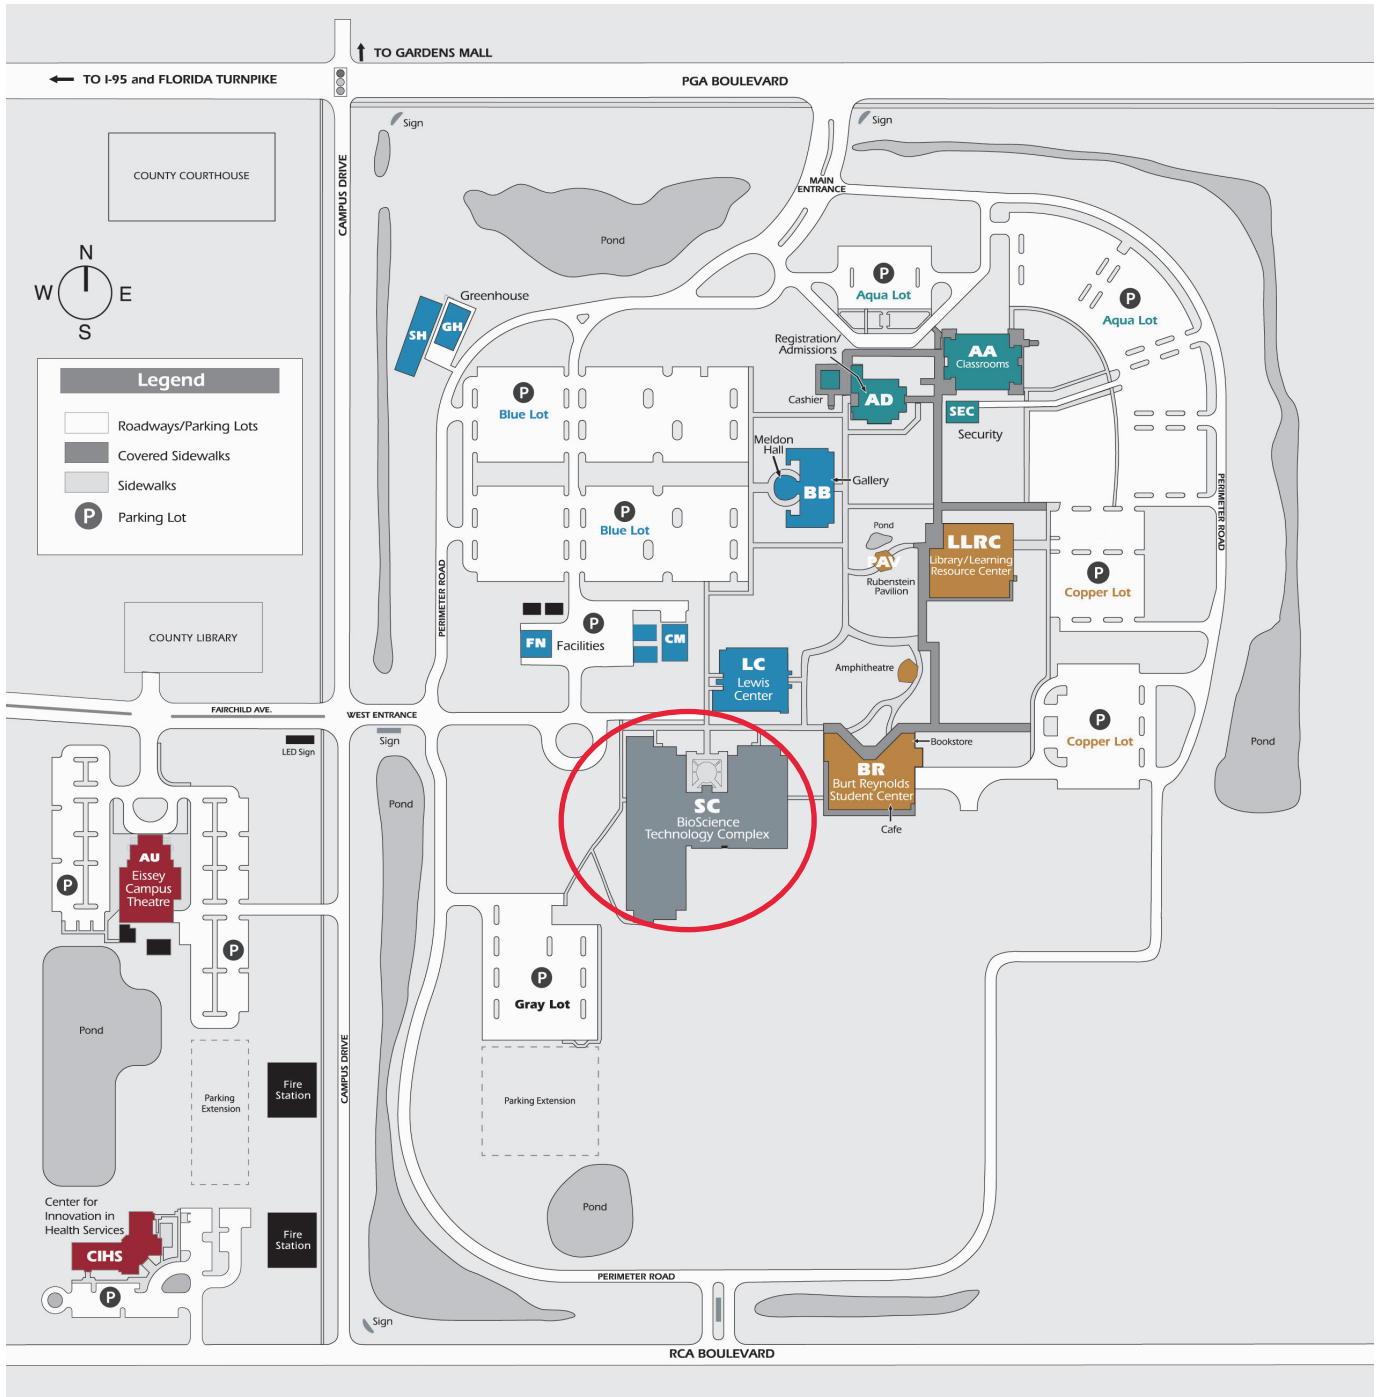

PALM BEACH STATE COLLEGE AT PALM BEACH GARDENS

3160 PGA Blvd, Palm Beach Gardens, FL 33410-2893

561-207-5000

AA Classroom Building (AA)

AD Administration/Registration (AD)

AU Eissey Campus Theatre (AU)

BB Classroom Building (BB)

BR Burt Reynolds Student Center (BR)

CIHS Center For Innovation in Health Sciences (CIHS)

FN Facilities (FN)

GH Greenhouse (GH)

LC Phillip D. Lewis Center (LC)

LLRC Library Learning Resource Center (LLRC)

PAV Rubenstein Pavilion (PAV)

SC BioScience Technology Complex (SC)

SEC Campus Safety & Security (SEC)

SH Shade House (SH)